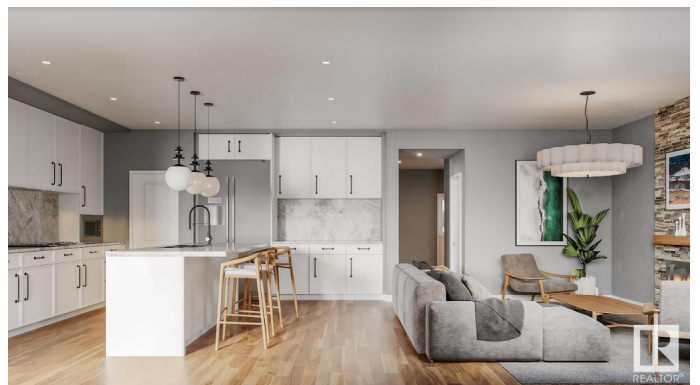

$698,800 - 100 Edgefield Way, St. Albert

MLS® #E4424245

$698,800

3 Bedroom, 2.50 Bathroom, 2,326 sqft
Single Family on 0.00 Acres

Erin Ridge North, St. Albert, AB

Discover the ideal combination of modern design and functional living with the Nova model home by One Horizon Living. This meticulously crafted 2,326-square-foot residence boasts a contemporary aesthetic inside and out. Explore detailed exterior and interior renderings that highlight Nova's architectural beauty and thoughtfully designed interiors. Key features include spacious living areas, a state-of-the-art kitchen, and elegant finishes throughout. Nova is designed to elevate your lifestyle, ensuring every square foot is maximized for comfort and style.

Built in 2024

Essential Information

MLS® #	E4424245
Price	$698,800
Bedrooms	3
Bathrooms	2.50
Full Baths	2
Half Baths	1
Square Footage	2,326
Acres	0.00
Year Built	2024
Type	Single Family
Sub-Type	Detached Single Family
Style	2 Storey