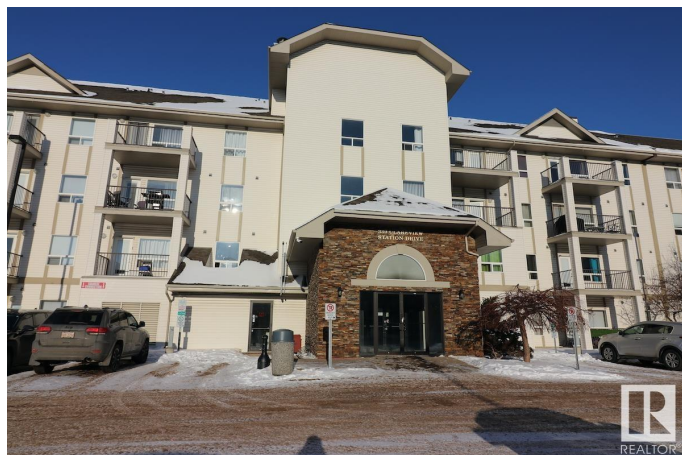

\$139,900 - 1211 330 Clareview Station Drive, Edmonton

MLS® #E4421273

\$139,900

1 Bedroom, 1.00 Bathroom, 625 sqft
Condo / Townhouse on 0.00 Acres

Clareview Town Centre, Edmonton, AB

Great for the first-time home buyer and or investor. This 1 bedroom, 1 bath second floor unit offers an open concept living area with eat-in dining, 4 pcs bath, large bedroom and in suite laundry with storage. No need to pay for a gym membership as this complex has an extremely nice fitness room. This location is hard to beat with walking distance to Clareview Transit and LRT Station, and just minutes to shopping, restaurants, and entertainment.

Community Information

Address 1211 330 Clareview Station Drive

Area	Edmonton
Subdivision	Clareview Town Centre
City	Edmonton
County	ALBERTA
Province	AB
Postal Code	T5Y 0E6

Amenities

Amenities	On Street Parking, Exercise Room, Exterior Walls- 2"x6", Parking-Plug-Ins, Parking-Visitor
Parking	Stall

Exterior

Exterior	Wood, Stone, Vinyl
Exterior Features	Fenced, Flat Site, No Back Lane, Public Transportation, Shopping Nearby
Roof	Asphalt Shingles
Construction	Wood, Stone, Vinyl
Foundation	Concrete Perimeter