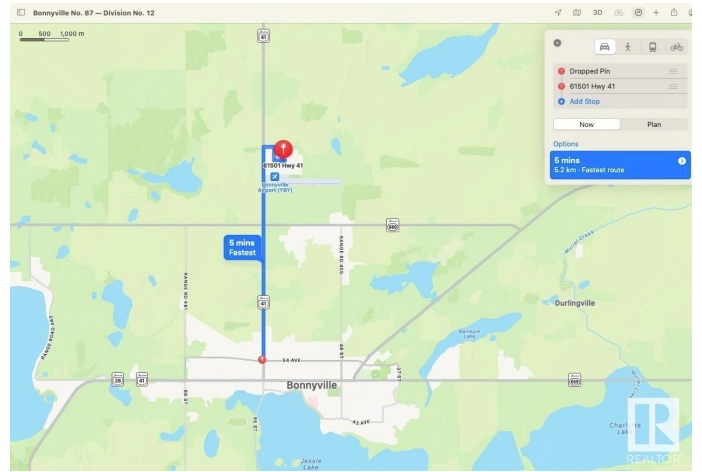

Great Industrial 1.5 acre lot in this Bonnyville Commercial Industrial Park Development right off hwy 41 next to the Bonnyville Regional Airport . If you or someone you know is looking for the next best commercial land boasting flexible building options & variety of business uses than this is it ! These lots are nearly sold out and the developer is ready to close out the project with a spectacular deal! Not only are these Lots NOW PRICED at \$115,000 there is even an opportunity for you to qualify for vendor financing the purchase to help get you started on your on your warehouse or shop. so you can get your business earning revenues fast! Lot plans & video drive through of the Park available. Industrial business of all sorts , shipping services, & businesses servicing the energy sector all possible to enjoy here. Gas & power to edge of property.